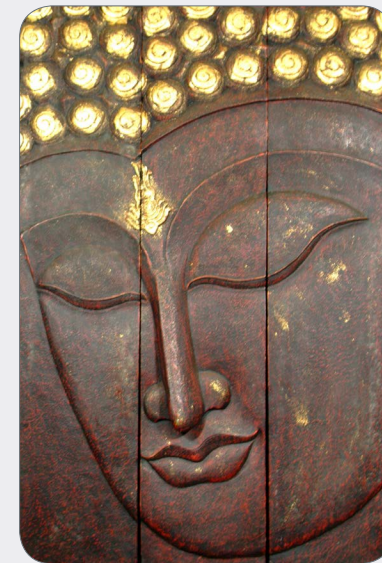

// BUDDHA MURAL

The 3-piece wooden mural resembles the classic Buddha head in which the crown and accents have been authentically gilded with a ornate gold leaf finish.

Buddha's face is captured superbly in a traditional 3 piece format. This exceptional piece is offered in a variety of colors.

RECLINING BUDDHA MURAL

01. W-105.

Large

36"W x 24"H x 1.5"D

02. W-106.

Small

xx"W x xx"H x xx"D

RECLINING BUDDHA MURAL