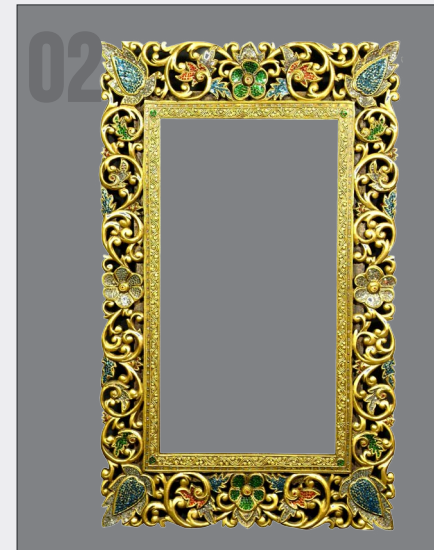

//FANCY FLOWER MIRROR

Easily described as pretty, this mirror has an attractive frame composed of hand-designed golden flowers.

The flowers' centers shine with the look of precious blue sapphires and emeralds. A must-have piece that reflects exquisite taste and beauty

01. M-105.

WALL MIRROR OVAL

Large

24"W x 39"H x 2"D

01. M-104.

STANDING VANITY MIRROR

24"W x 39"H x 2"D

02. M-101.

WALL MIRROR SQUARE

24"W x 39"H x 2"D

03. M-102.

WALL MIRROR ARCHED

24"W x 39"H x 2"D

04. M-103.

WALL MIRROR OVAL

Small

10"W x 15"H x 2"D