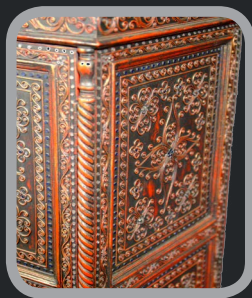

Detailed **Inset**

storage

Impressive flower designs are hand-crafted with excellent detail in vivid blue gem-like mirror accents. Luxurious doors are equipped with magnetic attachments to ensure closure and large interior space contains ample storage. Red-stained wood has a distressed finish for an added antique character of old-world luxury.