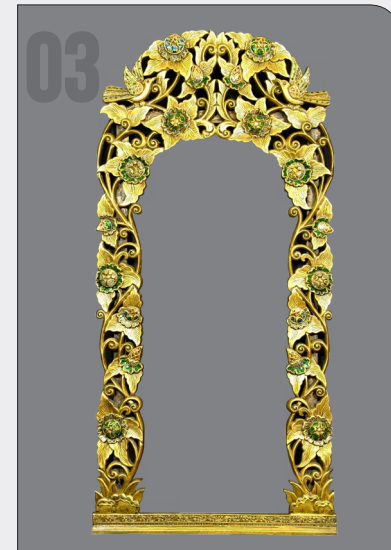

//FANCY FLOWER MIRROR

Easily described as pretty, this mirror has an attractive frame composed of hand-designed golden flowers.

The flowers' centers shine with the look of precious blue sapphires and emeralds. A must-have piece that reflects exquisite taste and beauty

01. M-105.

WALL MIRROR OVAL

Large

24"W x 39"H x 2"D

01. M-104.

STANDING VANITY MIRROR

24"W x 39"H x 2"D

02. M-101.

WALL MIRROR SQUARE

24"W x 39"H x 2"D

03. M-102.

WALL MIRROR ARCHED

24"W x 39"H x 2"D

04. M-103.

WALL MIRROR OVAL

Small

10"W x 15"H x 2"D