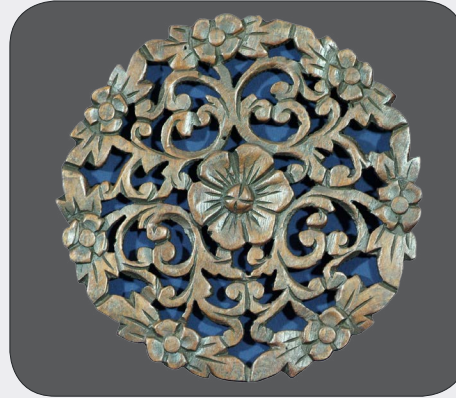

01

02

03

02

DECORATIVE WALL ART

Wooden wall panels are meticulously engraved into various shapes and sizes to add depth and decor to any wall. Each piece is carefully carved using designs intertwined with leaves, animals, and flowers to create a look rich in texture and dimension.

01. W-112.
WALL FLOWER LARGE
12" Diameter

02. W-113.
WALL FLOWER SMALL
12" Diameter

03. W-115.
FLORAL WALL PLANK (SQUARE)
15"W x 15"H x 1"D

04. W-116.
ELEPHANT PLANK
18"W x 12" H x 1"D

05. W-114.
FLORAL WALL PLANK (RECTANGLE)
15"W x 36"H x 1"D

03

04

01

01

05

01

// wall art
peacock carving

Sold individually or as a pair