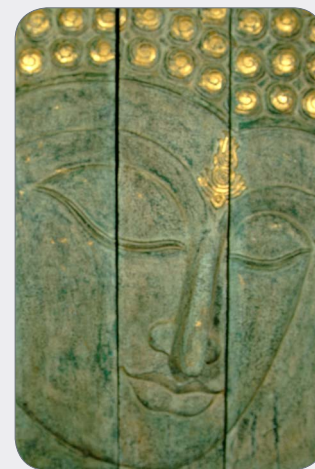

// BUDDHA MURAL

The 3-piece wooden mural resembles the classic Buddha head in which the crown and accents have been authentically gilded with a ornate gold leaf finish.

Buddha's face is captured superbly in a traditional 3 piece format. This exceptional piece is offered in a variety of colors.

RECLINING BUDDHA MURAL

01. W-105.

Large

36"W x 24"H x 1.5"D

02. W-106.

Small

xx"W x xx"H x xx"D

RECLINING BUDDHA MURAL