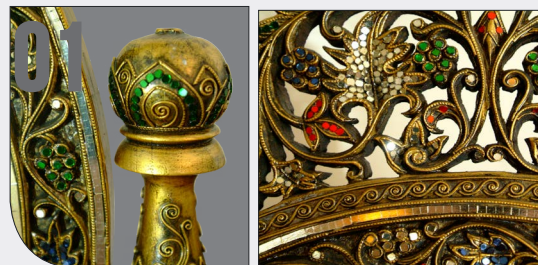

//FANCY FLOWER MIRROR

Easily described as pretty, this mirror has an attractive frame composed of hand-designed golden flowers.

The flowers' centers shine with the look of precious blue sapphires and emeralds. A must-have piece that reflects exquisite taste and beauty

01. M-105.

WALL MIRROR OVAL

Large

24"W x 39"H x 2"D

01. M-104.

STANDING VANITY MIRROR

24"W x 39"H x 2"D

02. M-101.

WALL MIRROR SQUARE

24"W x 39"H x 2"D

03. M-102.

WALL MIRROR ARCHED

24"W x 39"H x 2"D

04. M-103.

WALL MIRROR OVAL

Small

10"W x 15"H x 2"D