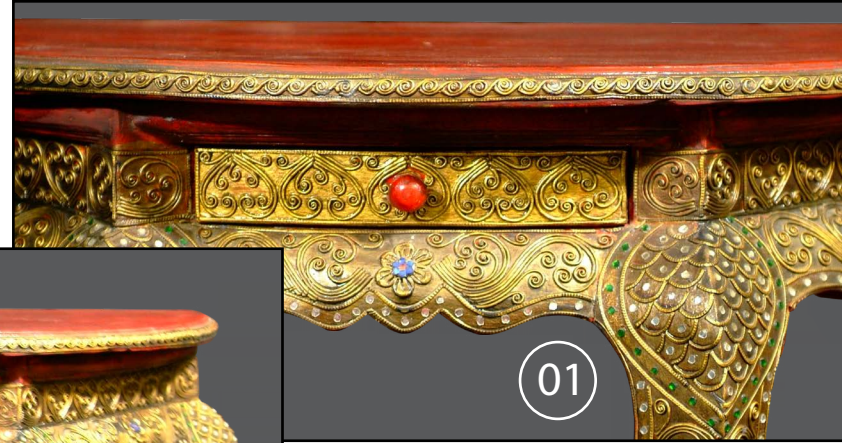

S-101
40"W x 29"H x 20"D

01

01

02

02

GOLDEN LEAF CONSOLE TABLE

Entirely hand-made and designed, this small console table is gilded and accented with ornate leaves, subtle flowers, patterns and jewel-like pieces with a strong attention to detail.

A small drawer resides below the red-stained table top, antiqued for an elegant and exquisite compliment to a room.

01. T-101.
32"W x 31"H x 16"D

OCTAGON END TABLE/ ACCENT TABLE

This hand-crafted octagon end/accent table sings with exotic charm. Incredibly detailed, hand-made designs and patterns bedeck the legs and border with a single medallion beautifully centered atop.